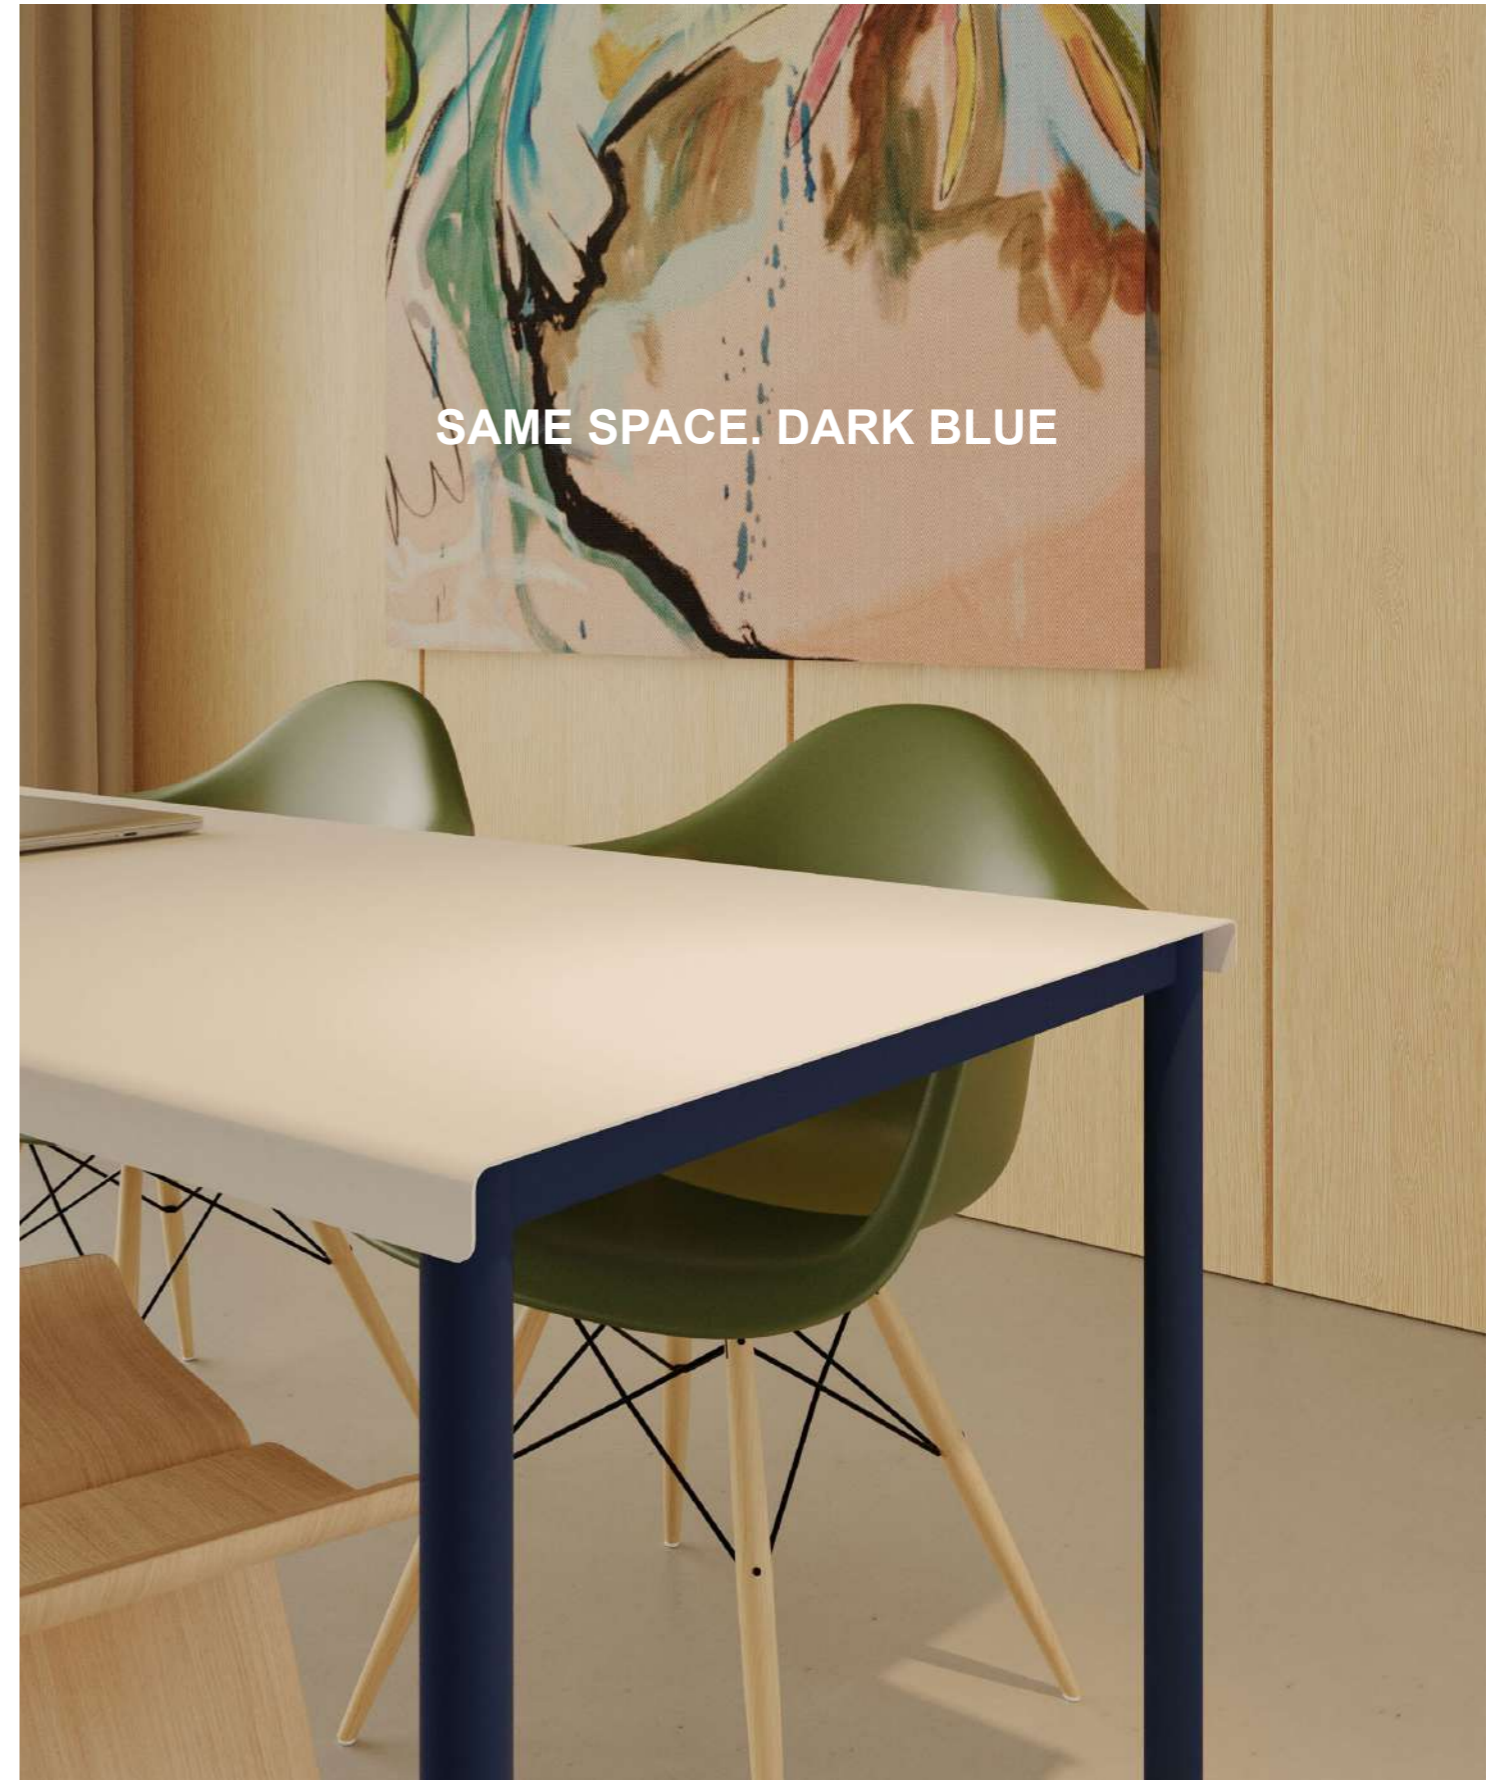

elo.1

Office Solutions

SOLUBO.

ELO.1

ELO.1 is a table designed with a focus on structural efficiency, ease of transport, and intuitive assembly, without compromising on robustness or industrial aesthetics. Ideal for work environments, teaching, or contemporary living spaces, ELO.1 has a discreet but firm presence, with clean lines and honest materials.

The design is guided by a modular and collapsible logic, allowing all parts to be packed in a flat package, the size of the tabletop, facilitating storage, transport, and assembly in any context.

With an entirely metal structure, consisting of a steel sheet top, rectangular frame, and detachable legs, ELO.1 offers a solid, versatile, and durable solution, adaptable to multiple lengths and ready to meet the demands of contemporary architecture.

01_WHITE. 02_WHITE. 03_GREEN

01_WHITE. 02_GREEN. 03_GREEN

01_GREEN. 02_GREEN. 03_GREEN

elo.1

Office Solutions

ELO.1
Table

SAME SPACE. LIGHT BLUE

SAME SPACE. DARK BLUE