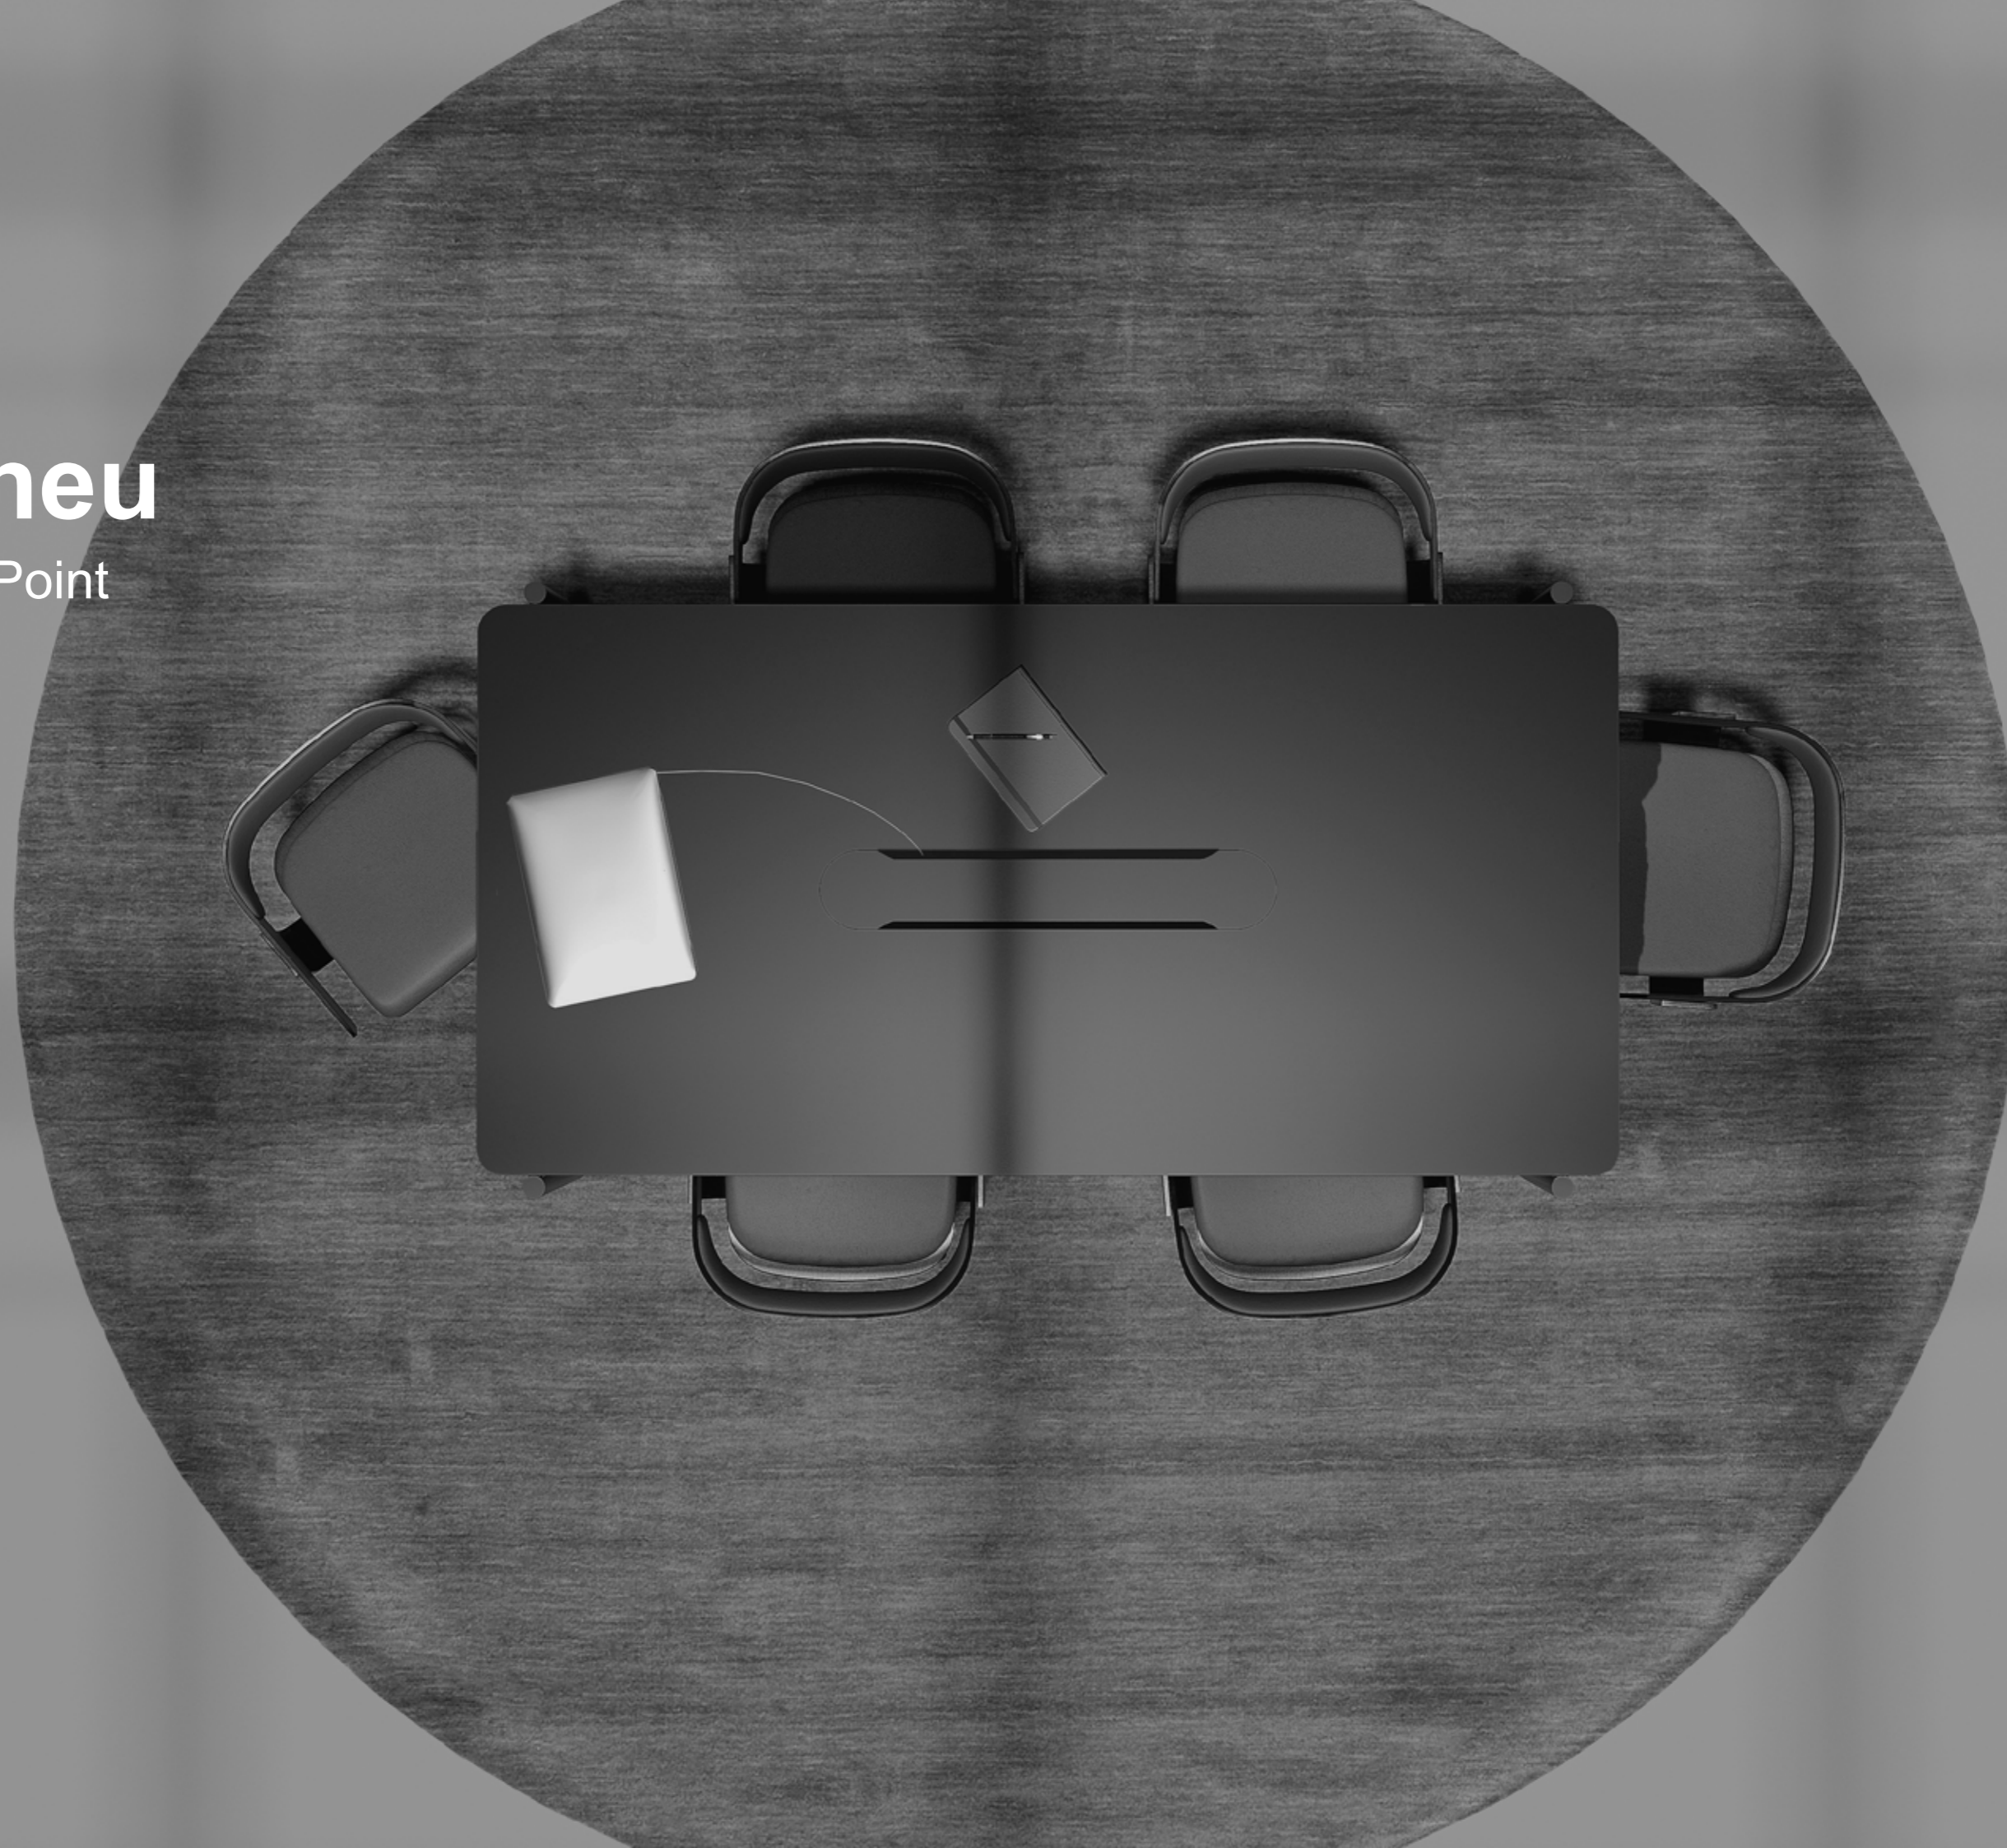

Orpheu

Meeting Point